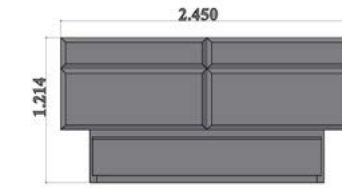

Inspirre your imagination!
Original handle detail which provides easy grip

Torino Bedroom Technical Drawings

160 ,lik karyola
160 cm Bed

180 ,lik karyola
180 cm Bed

Karyola
Bed

Dolap
Wardrobe

2 Kapılı Dolap
2 Door Wardrobe