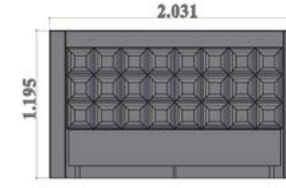

Betis Bedroom Technical Drawings

160 ,lik karyola
160 cm Bed