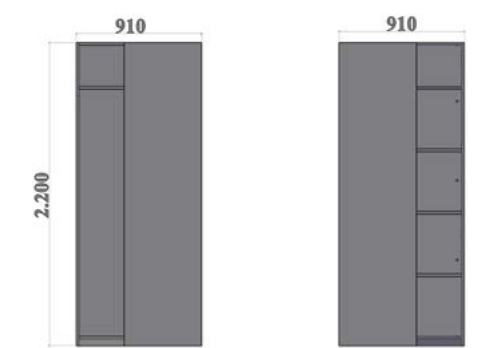

Şifonyer
Dresser