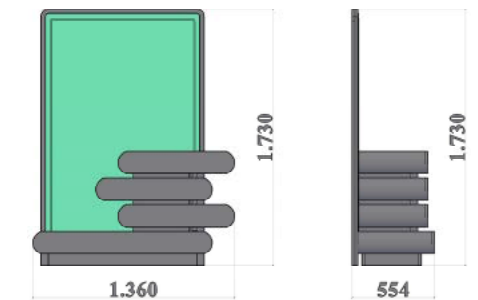

Şifonyer
Dresser