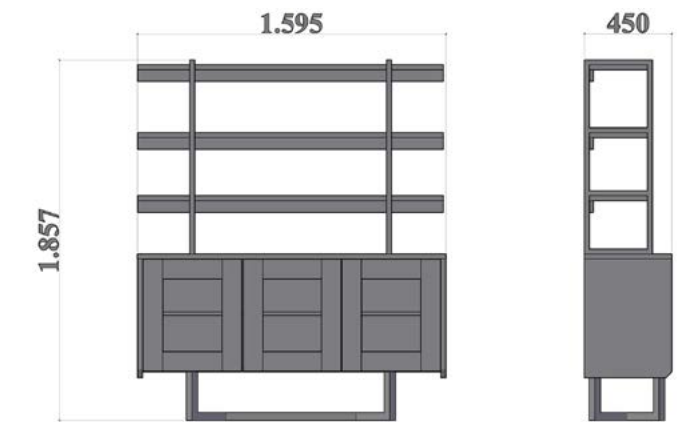

Kitaplık
Bookcase