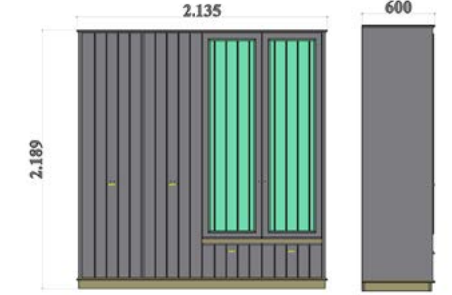

180,lik ayaklı karyola
180 Foot Bed

180 ,lik karyola
180 cm Bed

Tek Kapaklı Dolap
Single Door Cabinet

2 Kapaklı Dolap
2 Door Wardrobe

4 Kapılı Dolap
4 Door Wardrobe

5 Kapılı Dolap
5 Door Wardrobe

Çamaşılık
Laundry