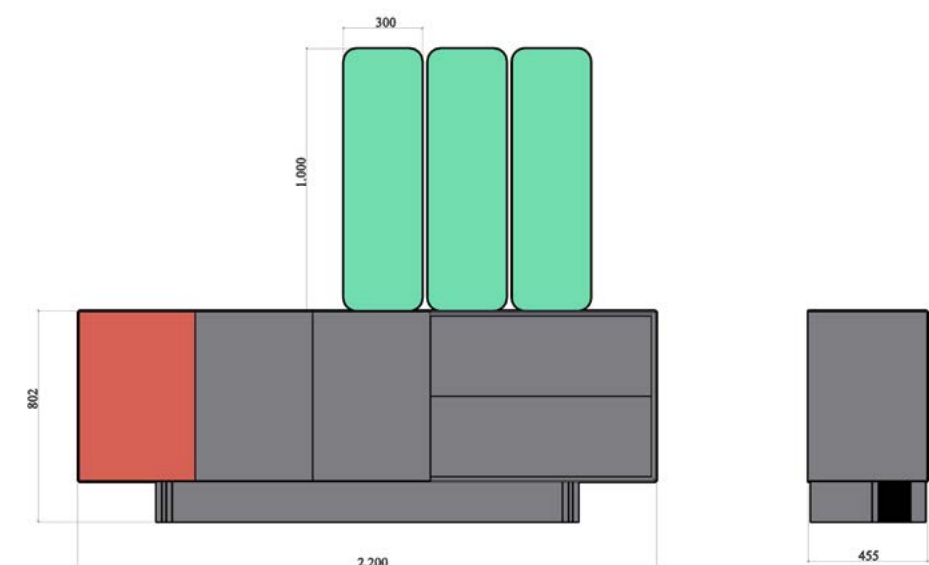

Konsol
Console