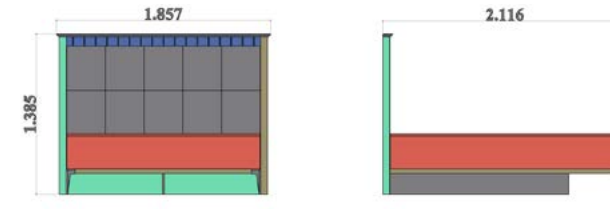

Let's make life a little easy.

The harmony of modernity
and wood to
those who look for comfort and luxury...

Gusto Bedroom Technical Drawings

160 ,lik ayaklı karyola
160 Foot Bed

160 ,lik karyola
160 cm bed