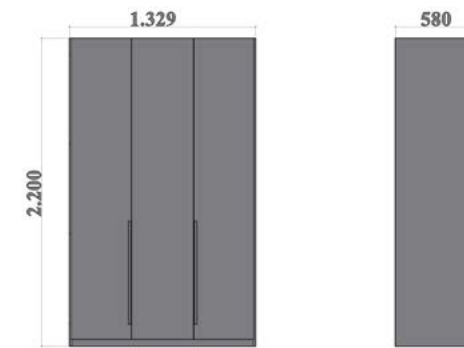

Çamaşırılık
Laundry