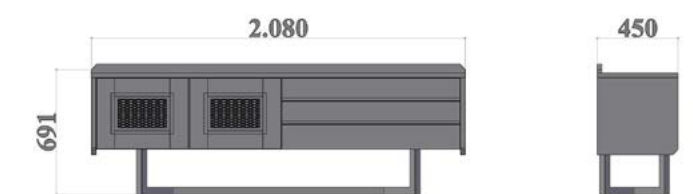

Rustik Diningroom Tv Unit Technical Drawings

Masa
Table

Kitaplık
Bookcase

Konsol
Console

Bench
Bench

Orta Sehpa
Coffe Table

Tv Ünite
Tv Unit

enmobi