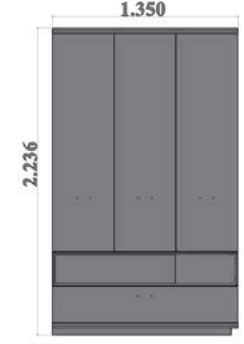

3 Kapaklı Dolap
3 Door Cabinet