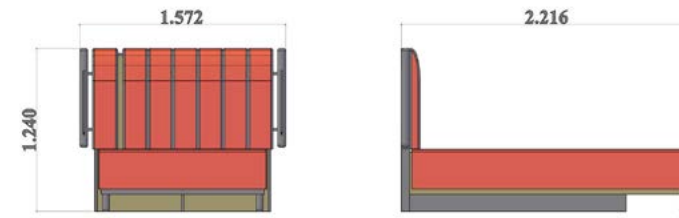

Milos teenage Bedroom

Technical Drawings

Karyola
Bed