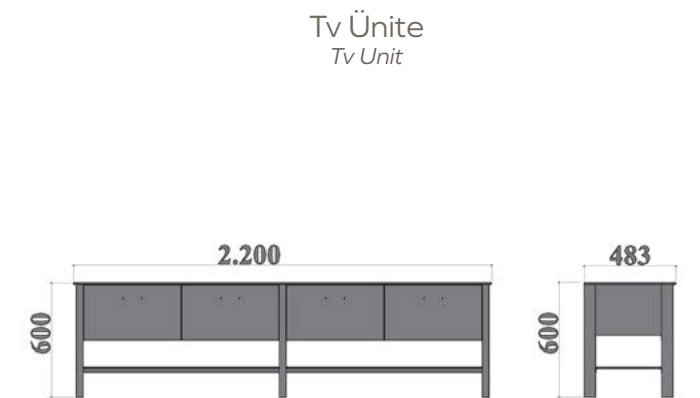

Betis Diningroom Tv Unit

Technical Drawings