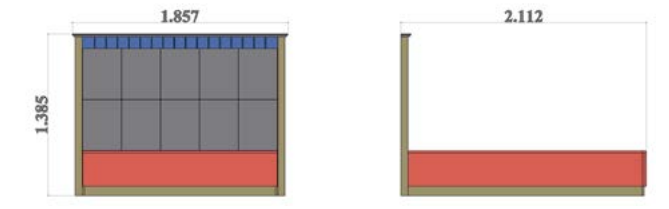

Let's make life a little easy.

The harmony of modernity
and wood to
those who look for comfort and luxury...

Gusto Bedroom Technical Drawings

160 ,lik ayaklı karyola
160 Foot Bed

160 ,lik karyola
160 cm bed