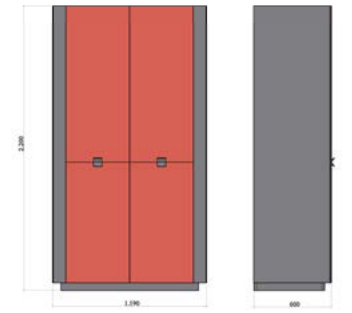

Inspirre your imagination!
Original handle detail which provides easy grip

Torino Bedroom Technical Drawings

160 ,lik karyola
160 cm Bed

180 ,lik karyola
180 cm Bed

Karyola
Bed

Dolap
Wardrobe

2 Kapılı Dolap
2 Door Wardrobe