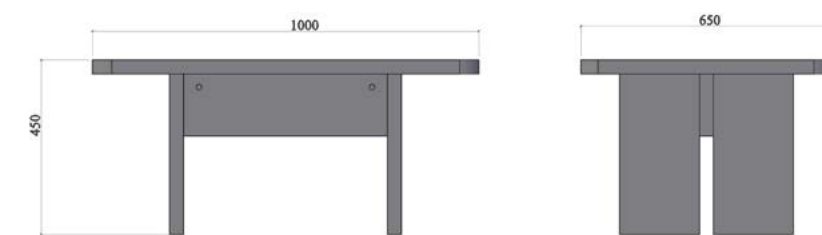

Orta Sehpa
Coffe Table