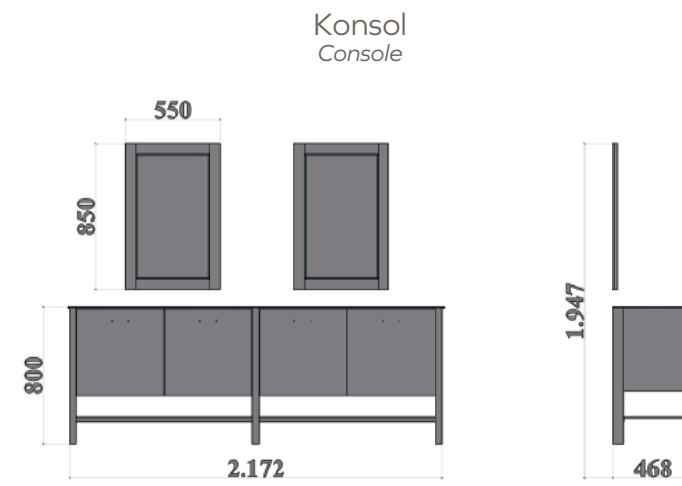

Betis Diningroom Tv Unit

Technical Drawings