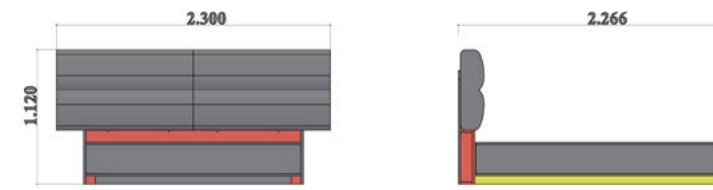

Felix Bedroom Technical Drawings

160 ,lik karyola
160 cm Bed