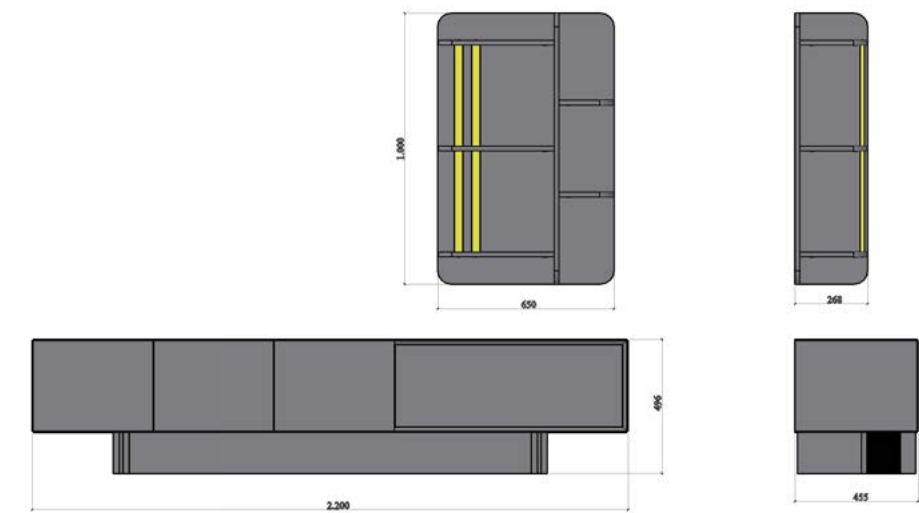

Tv Ünite
Tv Unit