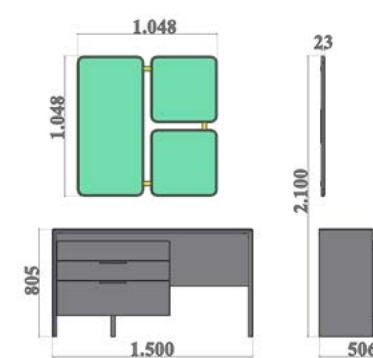

Çamaşırılık
Laundry