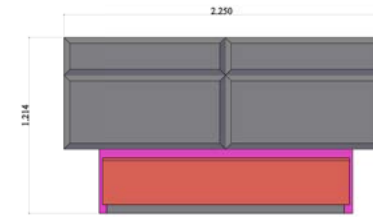

Inspirre your imagination!
Original handle detail which provides easy grip

Torino Bedroom Technical Drawings

160 ,lik karyola
160 cm Bed

180 ,lik karyola
180 cm Bed

Karyola
Bed

Dolap
Wardrobe

2 Kapılı Dolap
2 Door Wardrobe