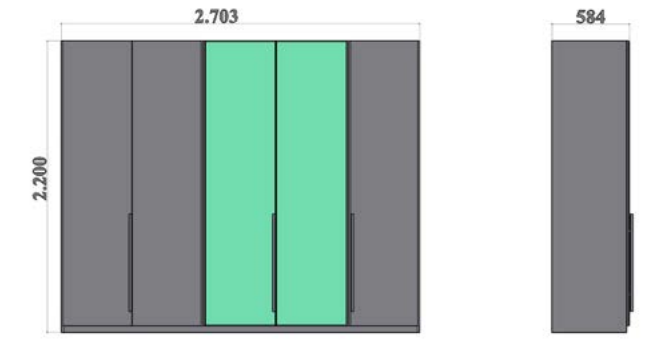

A new way of comfort
Very young and original design which is carefully prepared, everything from fabric to do wood.

Felix Bedroom Technical Drawings

160 ,lik karyola
160 cm Bed

180 ,lik karyola
180 cm Bed