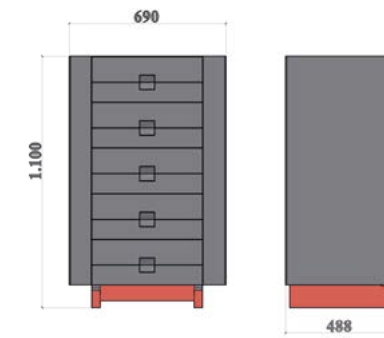

Çamaşılık
Laundry