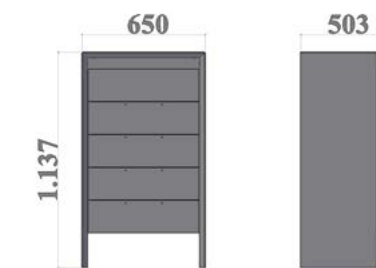

Komodini
Commode