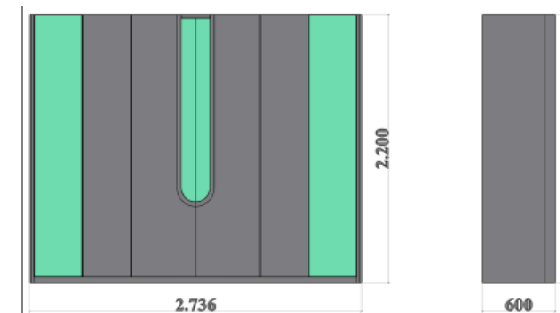

Dolap
Wardrobe

Bench
Bench