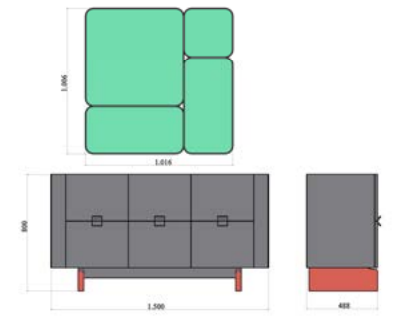

Şifonyer
Dresser