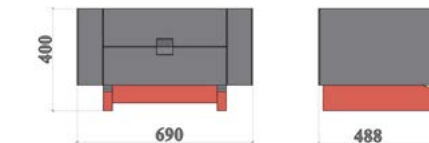

Komodın
Commode