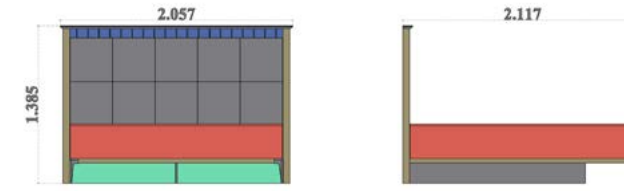

180,lik ayaklı karyola
180 Foot Bed