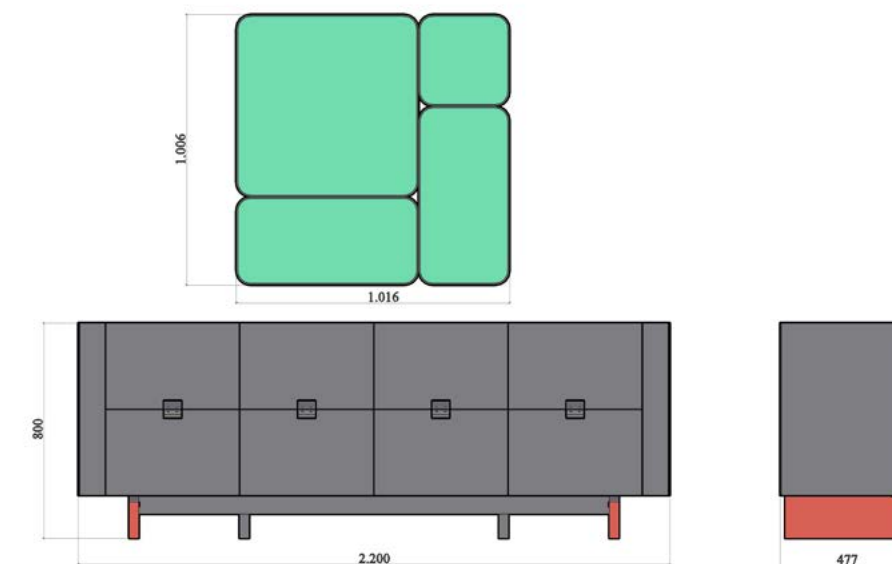

Torino Diningroom Tv Unit Technical Drawings

Masa
Table

Orta Sehpa
Coffe Table

Konsol
Console

Rustik Bedroom

Details with classical and nostalgic
appearance.

Make room to relax

The new form of the living art... Irrevocable functionality of modernity shaped by its viced lines.