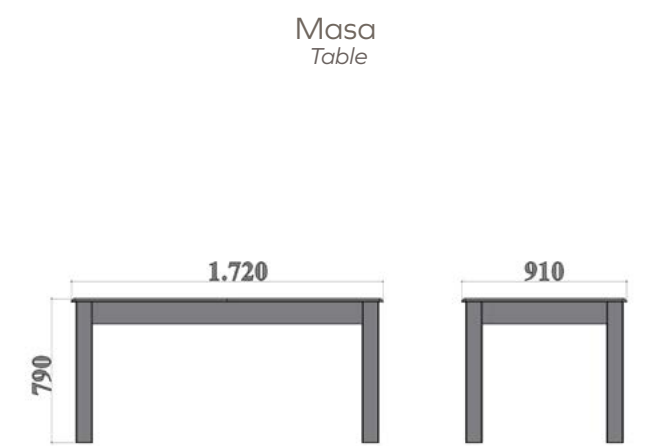

Betis Diningroom Tv Unit

Technical Drawings