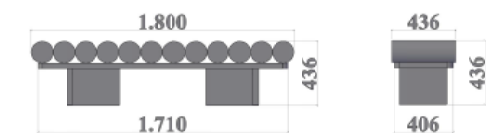

Bench
Bench