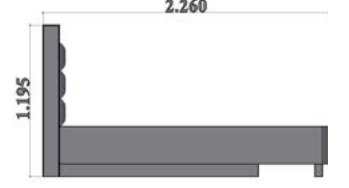

Betis bedroom with inspiring beauty.
Living nature inside the house.

Betis Bedroom Technical Drawings

160 ,lik karyola
160 cm Bed

180 ,lik karyola
180 cm Bed

2 Kapılı Dolap
2 Door Wardrobe

3 Kapaklı camlı Dolap
3 Door Glass Cabinet