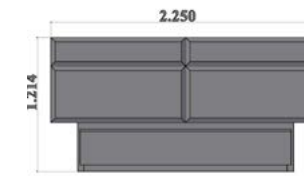

Inspirre your imagination!
Original handle detail which provides easy grip

Torino Bedroom Technical Drawings

160 ,lik karyola
160 cm Bed

180 ,lik karyola
180 cm Bed

Karyola
Bed

Dolap
Wardrobe

2 Kapılı Dolap
2 Door Wardrobe