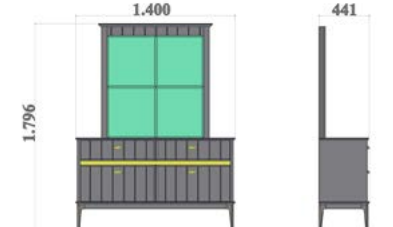

Şifonyer
Dresser