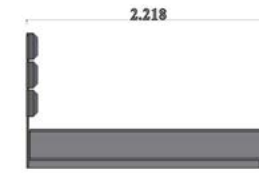

Genova Bedroom

Technical Drawings

160 ,lik karyola
160 cm Bed