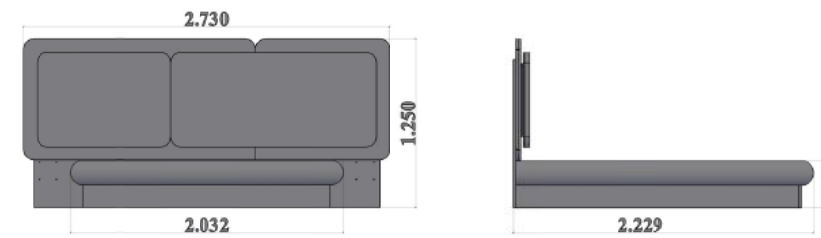

Pleasurable beauty
designed for your taste.
Bright structure and closet on the cover patterns
home you elegance will add.

Como Bedroom Technical Drawings

160 ,lik karyola
160 cm Bed

Komodin
Commode

180 ,lik karyola
180 cm Bed