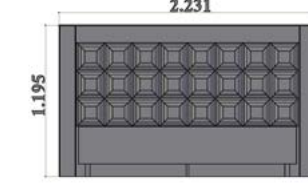

Betis bedroom with inspiring beauty.
Living nature inside the house.

Betis Bedroom Technical Drawings

160 ,lik karyola
160 cm Bed

180 ,lik karyola
180 cm Bed

2 Kapılı Dolap
2 Door Wardrobe

3 Kapaklı camlı Dolap
3 Door Glass Cabinet