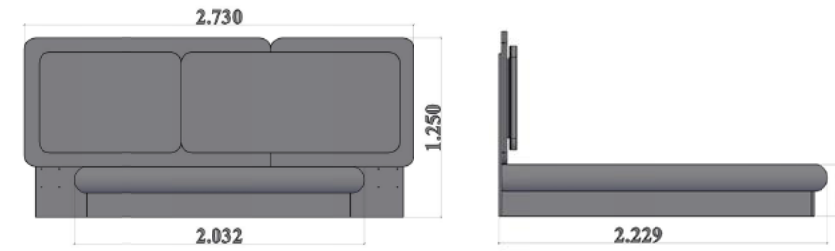

Pleasurable beauty
designed for your taste.
Bright structure and closet on the cover patterns
home you elegance will add.

Como Bedroom Technical Drawings

160 ,lik karyola
160 cm Bed

Komodin
Commode

180 ,lik karyola
180 cm Bed