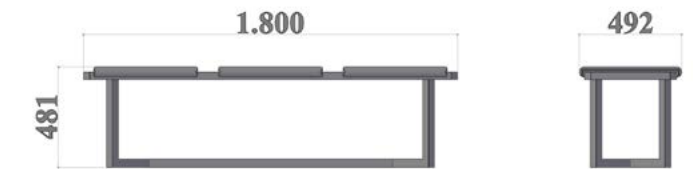

Rustik Diningroom Tv Unit Technical Drawings

Masa
Table

Kitaplık
Bookcase

Konsol
Console

Bench
Bench

Orta Sehpa
Coffe Table

Tv Ünite
Tv Unit

enmobi