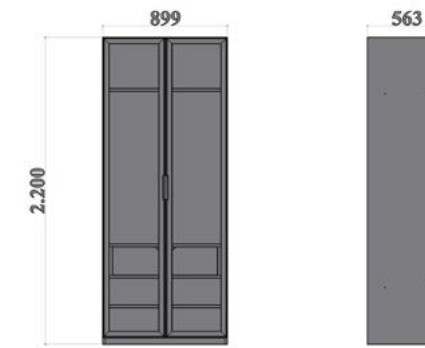

Komodini
Commode