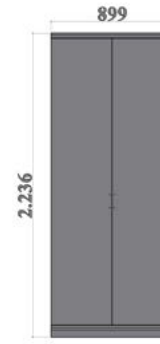

Betis bedroom with inspiring beauty.
Living nature inside the house.

Betis Bedroom Technical Drawings

160 ,lik karyola
160 cm Bed

180 ,lik karyola
180 cm Bed

2 Kapılı Dolap
2 Door Wardrobe

3 Kapaklı camlı Dolap
3 Door Glass Cabinet