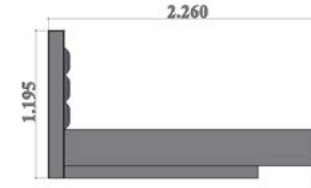

Betis Bedroom Technical Drawings

160 ,lik karyola
160 cm Bed