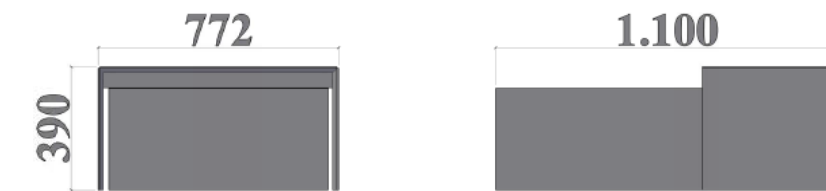

Orta Sehpa
Coffe Table