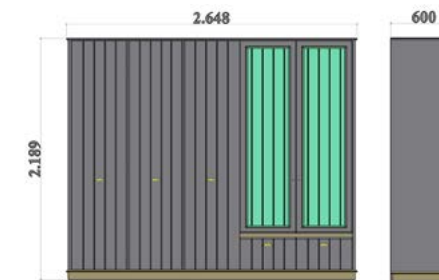

180,lik ayaklı karyola
180 Foot Bed

180 ,lik karyola
180 cm Bed

Tek Kapaklı Dolap
Single Door Cabinet

2 Kapaklı Dolap
2 Door Wardrobe

4 Kapılı Dolap
4 Door Wardrobe

5 Kapılı Dolap
5 Door Wardrobe

Çamaşılık
Laundry