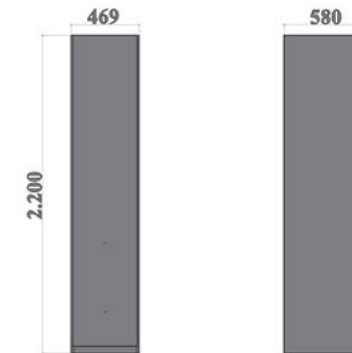

Çamaşırılık
Laundry