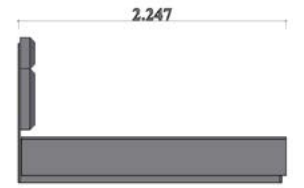

Inspirre your imagination!
Original handle detail which provides easy grip

Torino Bedroom Technical Drawings

160 ,lik karyola
160 cm Bed

180 ,lik karyola
180 cm Bed

Karyola
Bed

Dolap
Wardrobe

2 Kapılı Dolap
2 Door Wardrobe