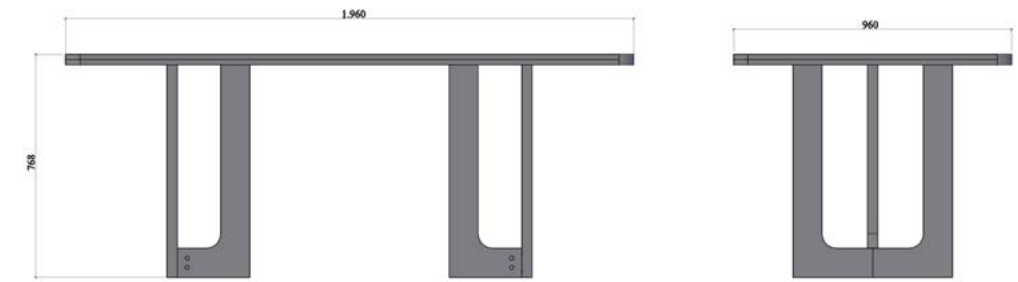

Genova Diningroom Tv Unit Technical Drawings

Masa
Table