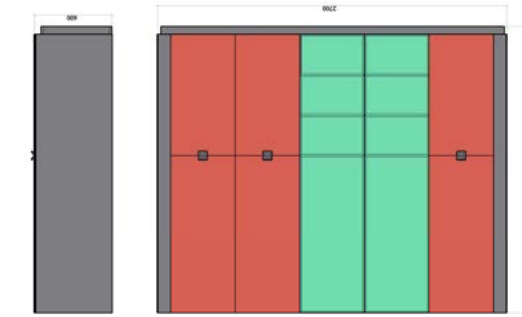

Inspirre your imagination!
Original handle detail which provides easy grip

Torino Bedroom Technical Drawings

160 ,lik karyola
160 cm Bed

180 ,lik karyola
180 cm Bed

Karyola
Bed

Dolap
Wardrobe

2 Kapılı Dolap
2 Door Wardrobe