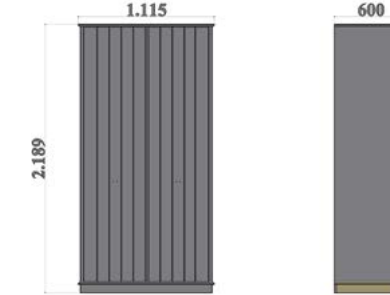

180,lik ayaklı karyola
180 Foot Bed

180 ,lik karyola
180 cm Bed

Tek Kapaklı Dolap
Single Door Cabinet

2 Kapaklı Dolap
2 Door Wardrobe

4 Kapılı Dolap
4 Door Wardrobe

5 Kapılı Dolap
5 Door Wardrobe

Çamaşılık
Laundry