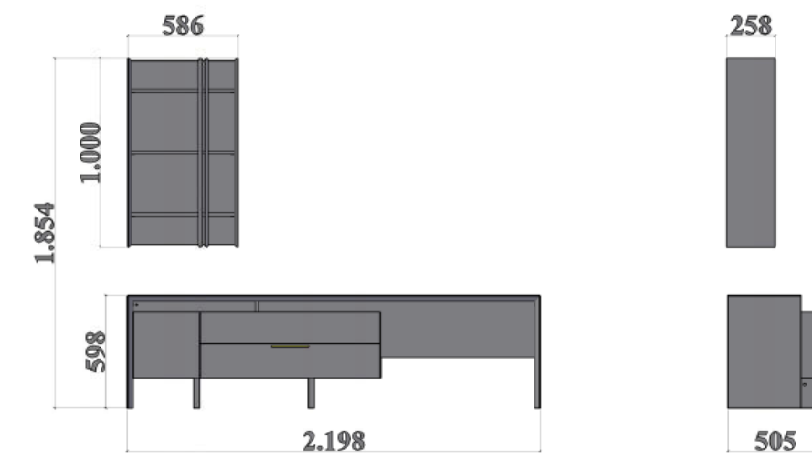

Felix Diningroom Tv Unit Technical Drawings

Masa
Table

Orta Sehpa
Coffe Table

Tv Ünite
Tv Unit

Genova Bedroom

We offer all the comfort you will not find
anywhere with its own unique design.

A stunning elegance hidden in simplicity.