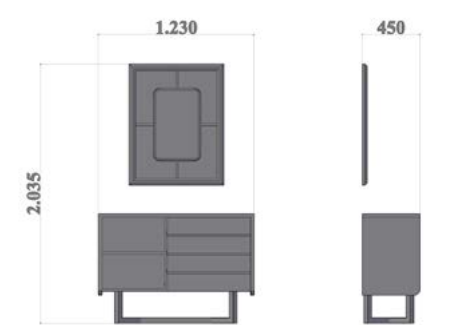

A truly exclusive design,
to make your home the best beautiful living space.

Rustik Bedroom

Technical Drawings

Karyola Bazalı
Bed Base

Karyola
Bed

Dolap
Wardrobe

Çamaşırık
Laundry

Şifonyer
Dresser