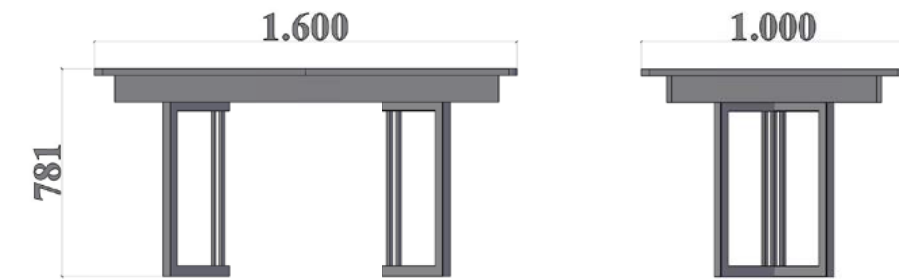

Felix Diningroom Tv Unit Technical Drawings

Masa
Table