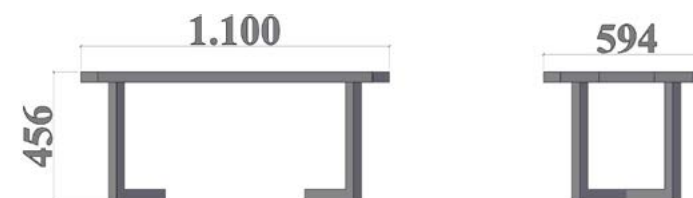

Rustik Diningroom Tv Unit Technical Drawings

Masa
Table

Kitaplık
Bookcase

Konsol
Console

Bench
Bench

Orta Sehpa
Coffe Table

Tv Ünite
Tv Unit

enmobi