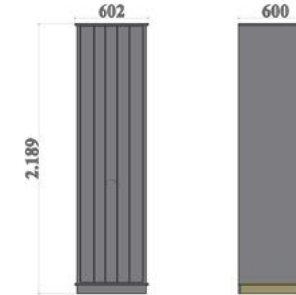

Tek Kapaklı Dolap
Single Door Cabinet