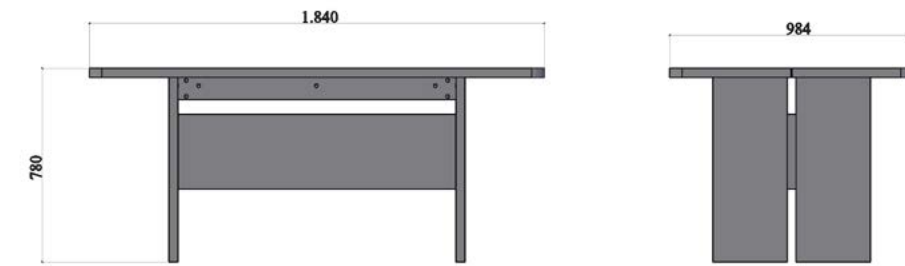

Torino Diningroom Tv Unit Technical Drawings

Masa
Table