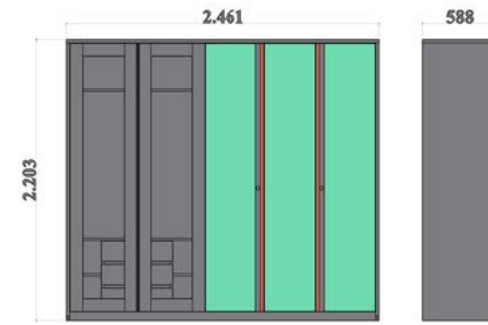

A truly exclusive design,
to make your home the best beautiful living space.

Rustik Bedroom

Technical Drawings

Karyola Bazalı
Bed Base

Karyola
Bed

Dolap
Wardrobe

Çamaşırık
Laundry

Şifonyer
Dresser